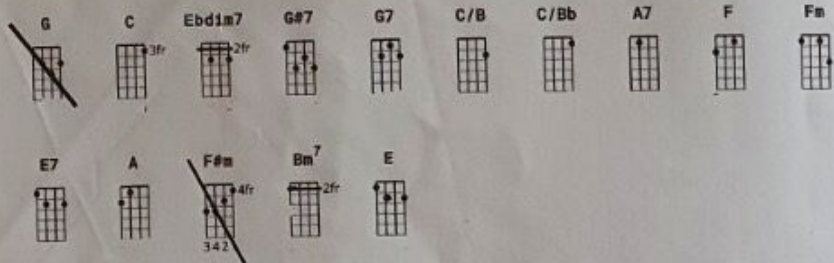

Dream A Little Dream Of Me official tab by The Mamas & The Papas

CHORDS

[Intro]

C Eb dim7 G#7 G7 C Eb dim7
G#7 G7

[Verse 1]

C Eb dim7 G#7 G7
Stars shining bright above you
C C/B C/Bb A7
Night breezes seem to whisper I love you
F Fm
Birds singing in the sycamore tree
C G#7 G7
Dream a little dream of me

[Verse 2]

C Eb dim7 G#7 G7
Say nightie night and kiss me
C C/B C/Bb A7
Just hold me tight and tell me you'll miss me
F Fm
While I'm alone and blue as can be
C G#7 G7 C E7
Dream a little dream of me

[Chorus]

A F#m Bm7 E7
Stars fading but I linger on, dear
A F#m Bm7 E7
Still craving your kiss
A F#m Bm7 E7
I'm longing to linger till dawn, dear
A F#m G#7 G7
Just saying this

[Verse 3]

C Eb dim7 G#7 G7
Sweet dreams till sunbeams find you
C C/B C/Bb A7
Sweet dreams that leave all worries behind you
F Fm
But in your dreams whatever they be
C G#7 G7 C
Dream a little dream of me

[Verse 4]

C Eb dim7 G#7 G7
Sweet dreams till sunbeams find you
C C/B C/Bb A7
Sweet dreams that leave all worries far behind you
F Fm
But in your dreams whatever they be
C G#7 G7
Dream a little dream of me