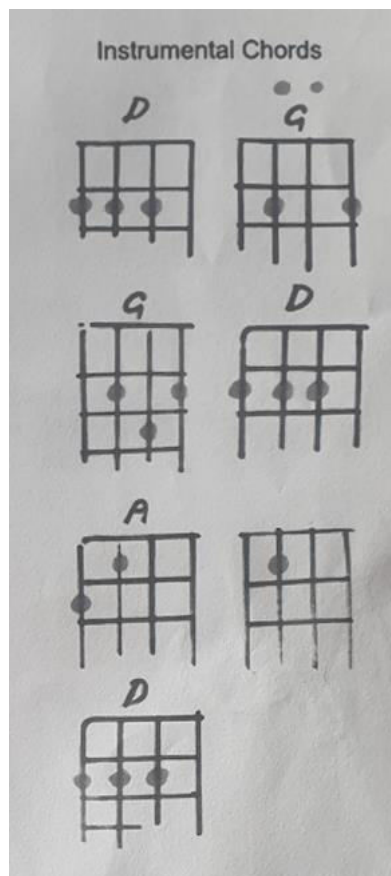

"Ring Of Fire" (originally by Anita Carter)

INTRO : D G D , D AD x 2.

(Riff Notes: F# x 4 , G E F#....F# x 4 , E C# D)

D G D
1. Love is a burning thing
D A D
And it makes a fiery ring
D G D
Bound by wild desire
D A D
I fell into a ring of fire

CHORUS

A G D
I fell into a burning ring of fire
A A
I went down, down, down
G D
and the flames went higher
D D
And it burns, burns, burns
G D A D
The ring of fire, the ring of fire

INTRO AGAIN x 2

2. I fell into a burning ring of fire
I went down, down, down
and the flames went higher
And it burns, burns, burns
The ring of fire, the ring of fire

INTRO AGAIN x 2

3. The taste of love is sweet
When hearts like ours meet
I fell for you like a child
Oh, but the fire went wild

CHORUS x 3 on end

Uke chords